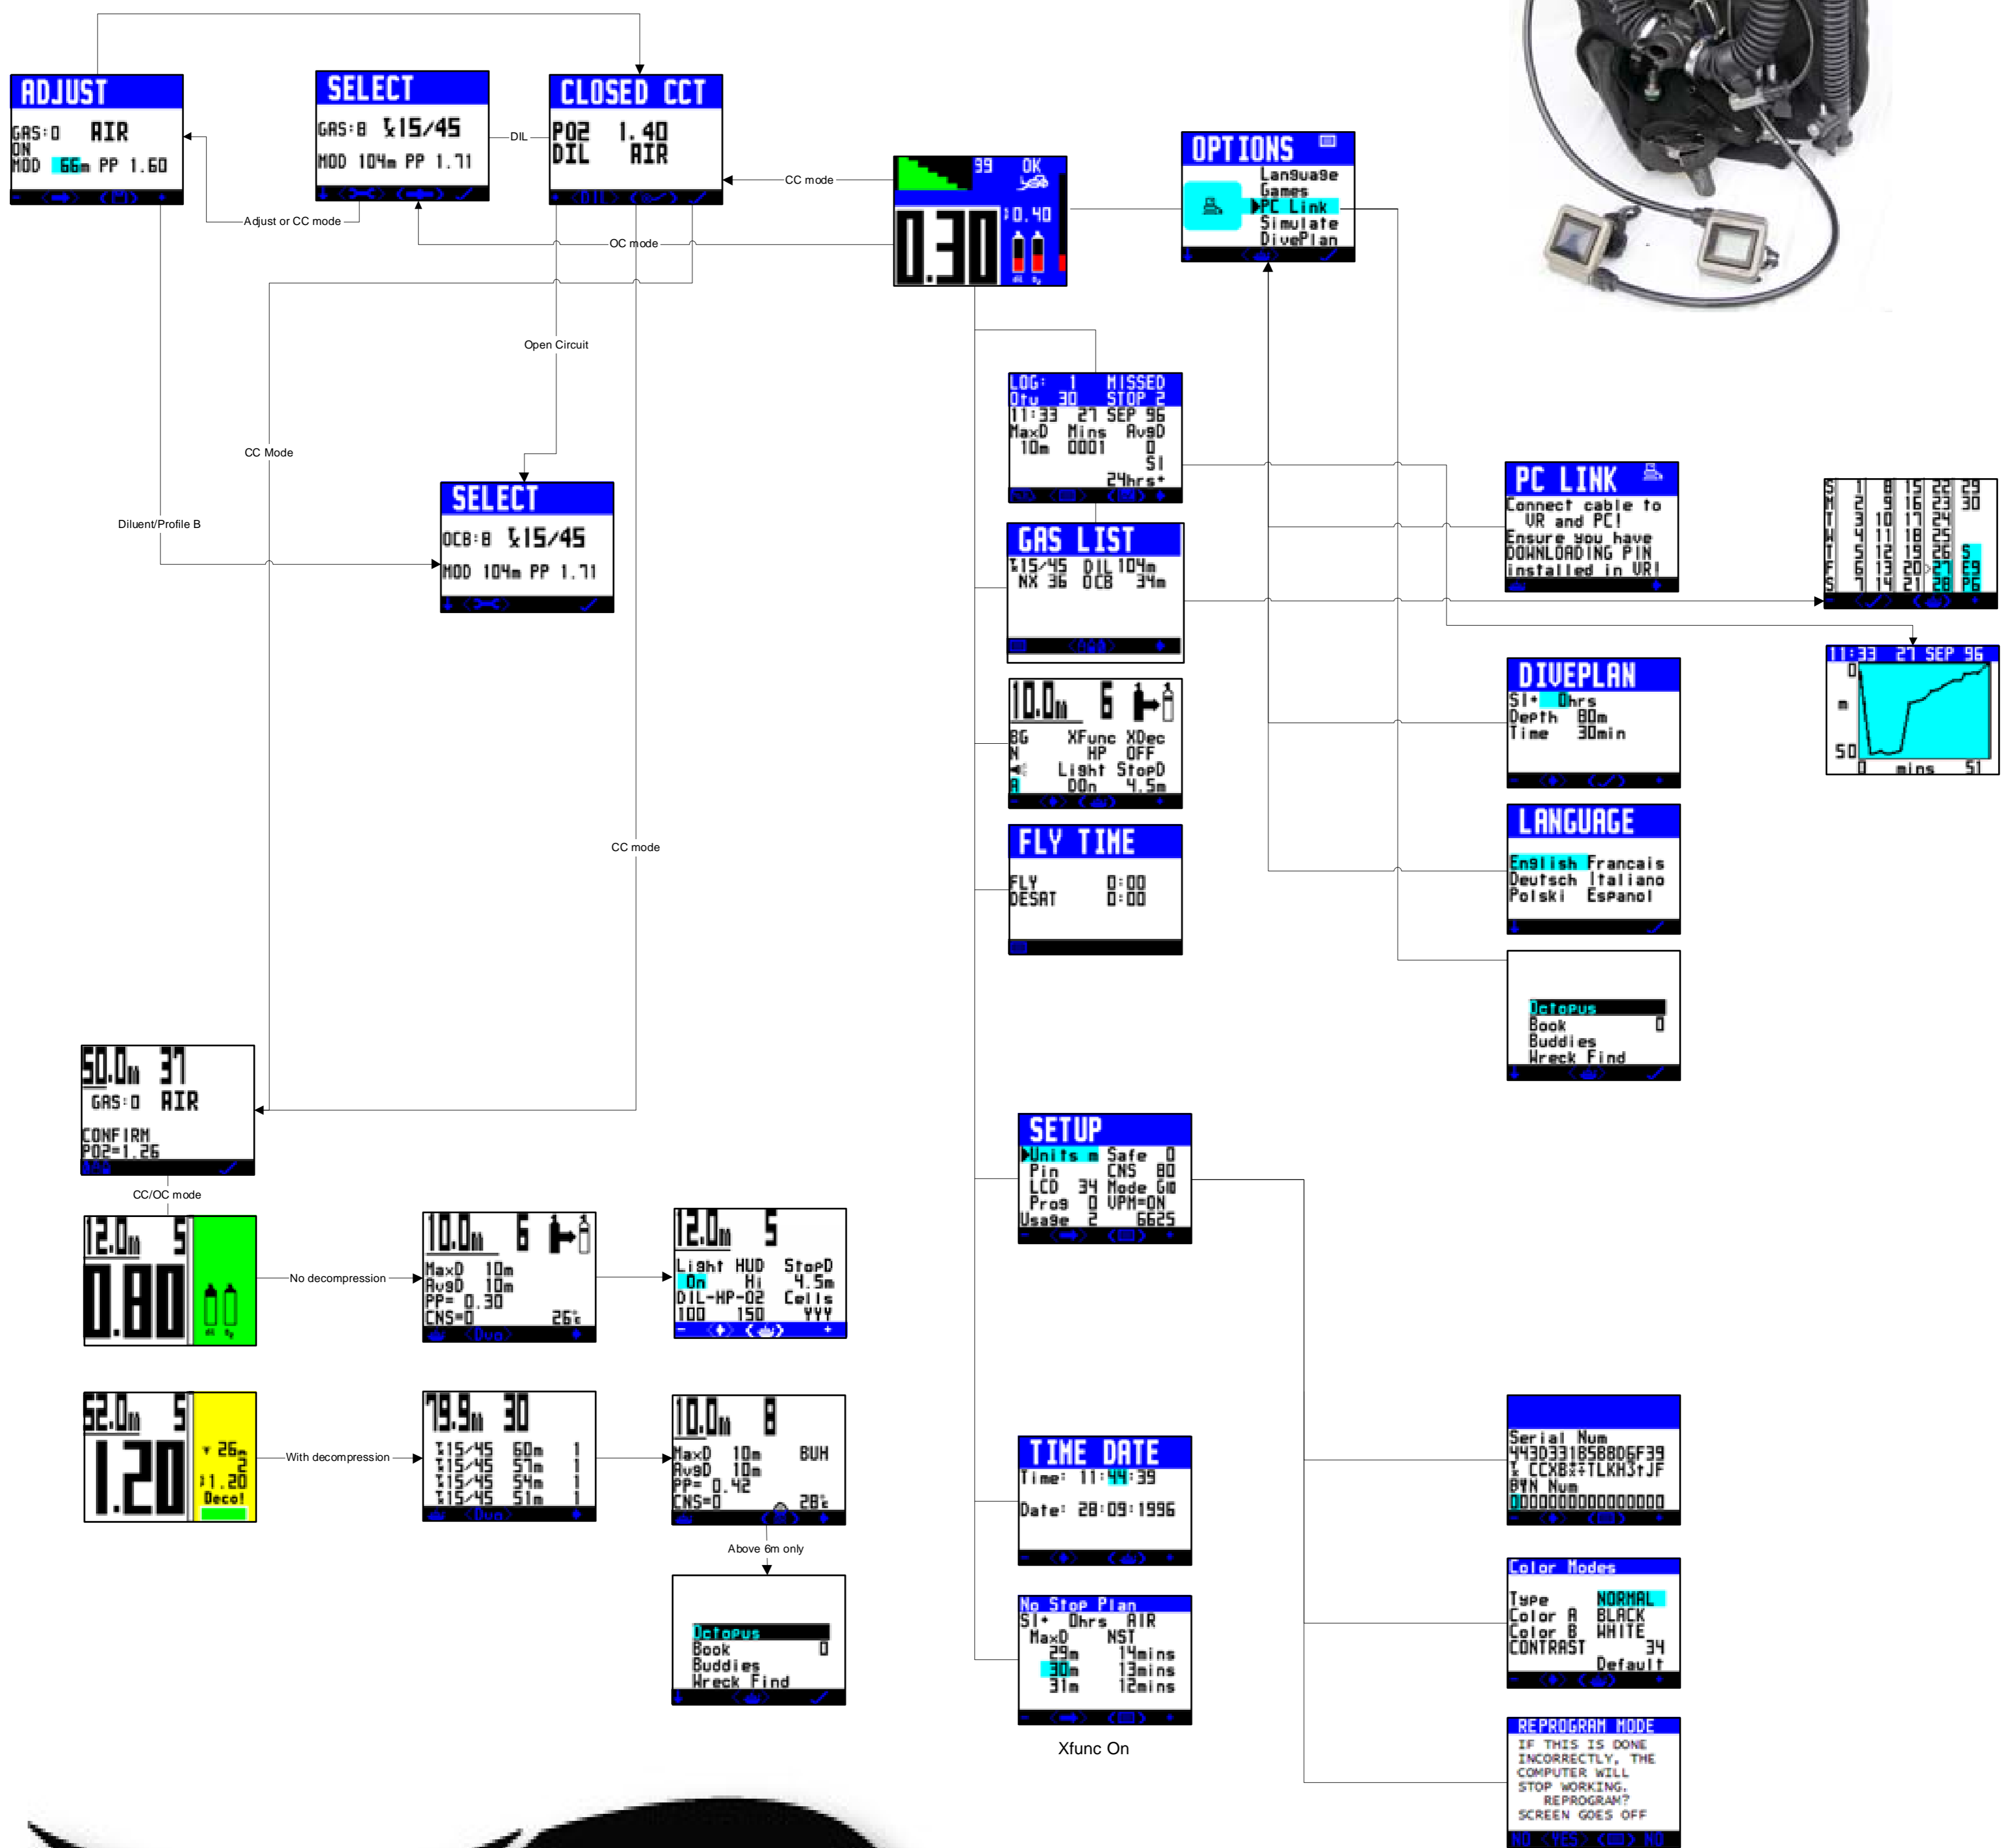

Sentinel Rebreather Menu and Dive Screens

February 2009.
Subject to change without notice.